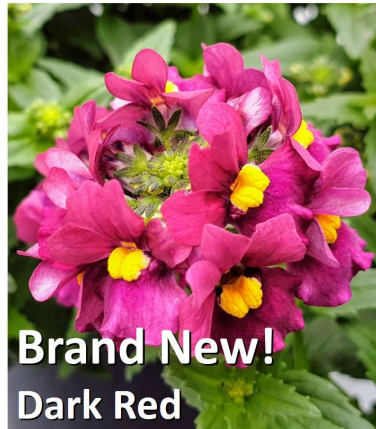

Stunning Varieties
Now Available from
Cohen Nurseries
2019 -2020 Season!!

**Brand
New!
Dark Purple**

**Brand New!
Dark Red**

**Brand
New!
Sky Blue**

Nemesia Honey Series

- 3 Brand New Varieties Available for this Season!
- Compact Standing Growth Habits.
- Great in Baskets & Containers.
- 27 Vibrant Varieties.
- Exclusive to Cohen.
- Attractive Colour Range.
- Suitable for Pot Production.
- High Quality Cuttings Available from Cohen!