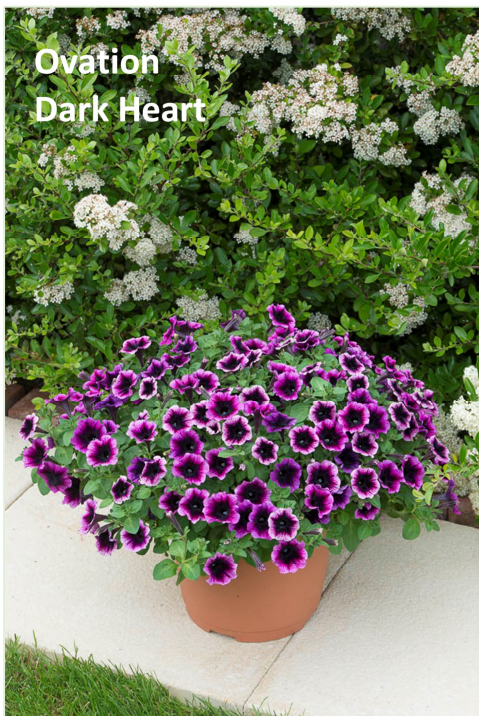

Ovation
Stoplight
NEW 2020

Ovation
Lemon Chimes
NEW 2020

Ovation
Fireglow

Ovation
Blue Velvet
NEW 2020

Ovation
Dark Heart

Ovation
White

Contact Solgrow for more
information:

Email: peterb@solgrow.com